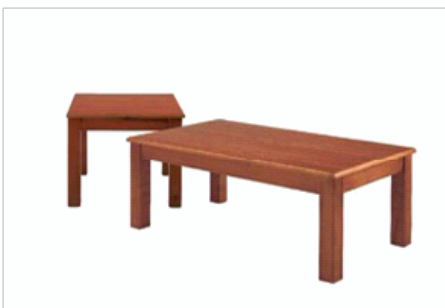

pedestal tables

A range of tabletop sizes and materials with pedestals in various heights to fit any space.

soho series

Black-Top Mini	18"H x 18"W	N72066
Black-Top Cafe	30"H x 24"W	N72069
Black-Top Bistro	42"H x 24"W	N72070
Black-Top Cafe	30"H x 36"W	N72067
Black-Top Bistro	42"H x 36"W	N72068

chelsea series

Butcher Block-Top Cafe	30"H x 30"W	N72063
	30"H x 36"W	N72064
Butcher Block-Top Bistro	42"H x 30"W	N720163
	42"H x 36"W	N720164

metro series

Black

slate end table

20"W 20"L 17"H – N72029

slate cocktail table

20"W 40"L 15"H – N72028

cherry end table

20"W 20"L 20"H – N72026

cherry cocktail table

19"W 36"L 17"H – N72027